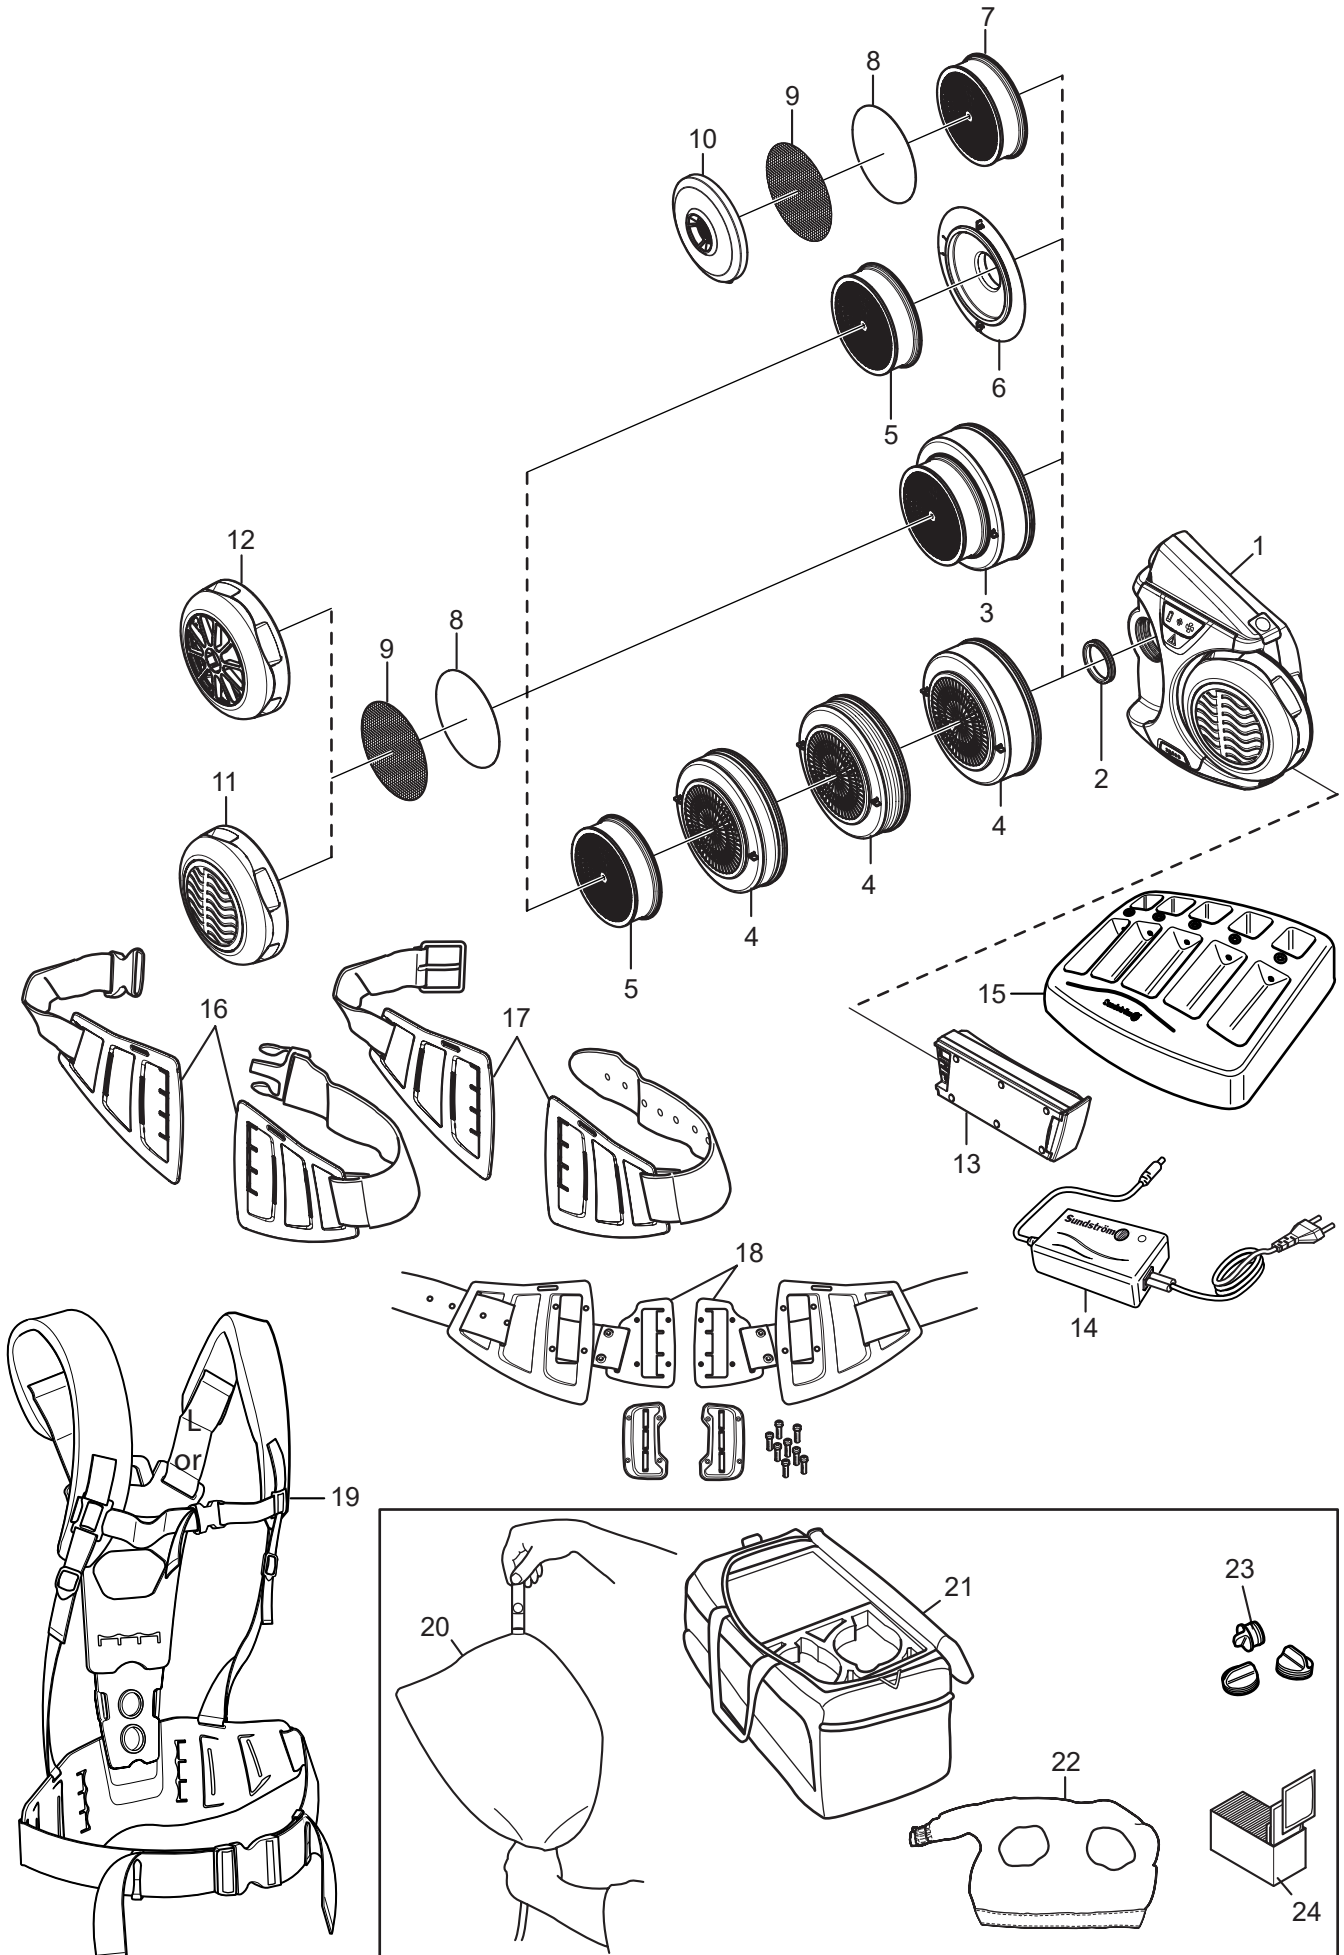

# SR 500

EN

## Spare parts / Accessories

<b>No.</b>	<b>Description</b>	<b>Ordering No.</b>
1.	Fan unit SR 500, bare	R06-0110
2.	Gasket	R06-0107
3.	Combined filter A1BE2K1-Hg-P3 R, SR 599	H02-7312
4.	Gas filter A1BE2K1, SR 597	H02-7212
	Gas filter ABE1, SR 515	H02-7112
	Gas filter A2, SR 518	H02-7012
5.	Particle filter P3 R, SR 510	H02-1312
6.	Filter adapter SR 511	R06-0105
7.	Particle filter P3 R, SR 710	H02-1512
8.	Pre-filter SR 221	H02-0312
9.	Steel net disc SR 336	T01-2001
10.	Pre-filter holder	R01-0605
11.	Pre-filter holder SR 512	R06-0106
12.	Asbestos kit SR 509	T06-0105
13.	STD Standard battery, 2,25 Ah	R06-0108
	HD Battery, 3,5 Ah	T06-0101
14.	Battery charger SR 513	R06-0103
15.	Charger stand SR 506	T06-0108
	Charger and chargerstand SR 516	T06-0111
16.	Belt PES SR 508	R06-0101
	Rubber belt SR 504	T06-0104
	Belt PVC	T06-0124
17.	Leather belt SR 503	T06-0103
	Leather belt SR 503, large	T06-0107
18.	HD belt SR 553, standard	T06-0119
	HD belt SR 553, large	T06-0120
19.	Harness SR 552	T06-0116
20.	Flow meter SR 356	R03-0346
21.	Storage bag SR 505	T06-0102
22.	Splash cover SR 514	T06-0114
23.	Plug kit	R06-0703
24.	Cleaning wipes 50/box	H09-0401