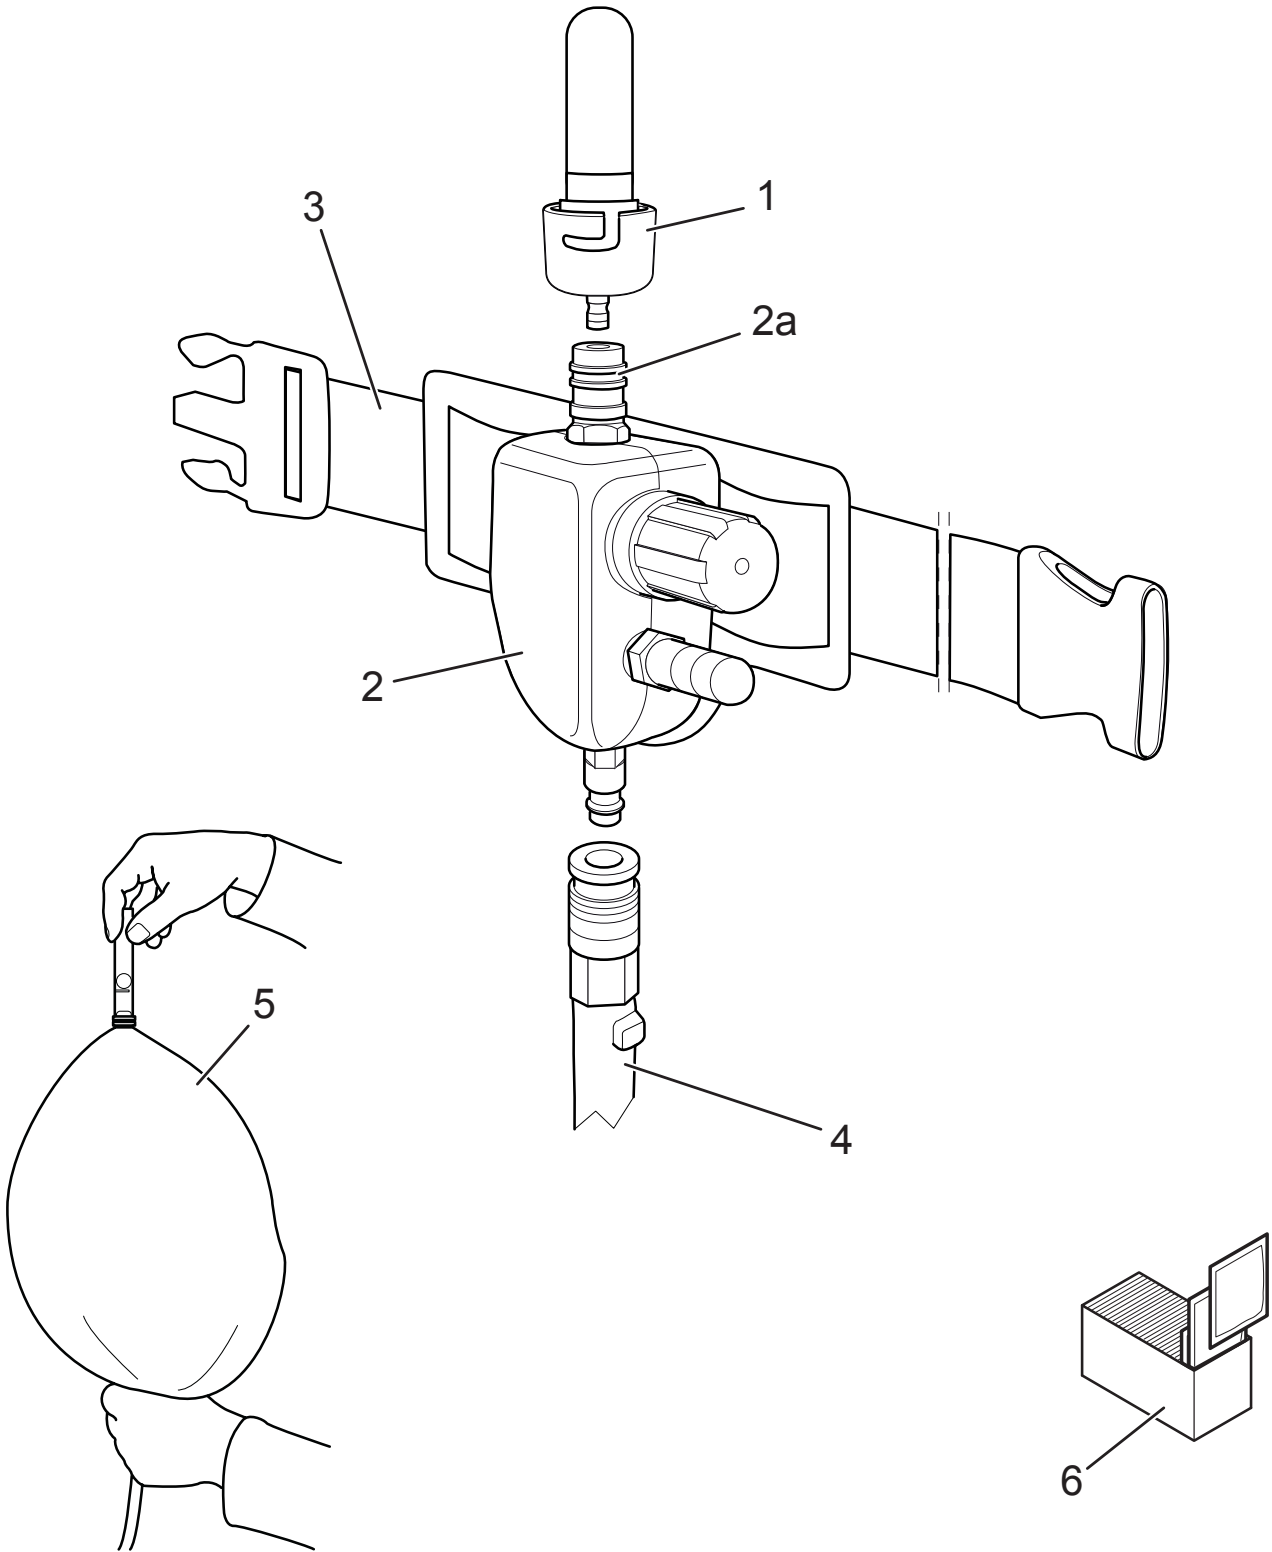

SR 507

EN

Spare parts / Accessories

No.	Description	Ordering No.
1.	Connection adapter	R03-0602
2.	SR 348 Control valve	R03-0601
2a.	Safety coupling female 1/4"	R03-0352
3.	Belt	R03-1510
	Belt PVC	T01-3008
4.	SR 358 Plastic hose 5/10/15/20/25/30 m	H03-30XX
	SR 359 Rubber hose 5/10/15/20/25/30 m	H03-31XX
	SR 360 Spiral hose 2/4/6/8 m	H03-34XX
5.	Flow meter	R03-0346
6.	SR 5226 Cleaning wipe, box of 50	H09-0401